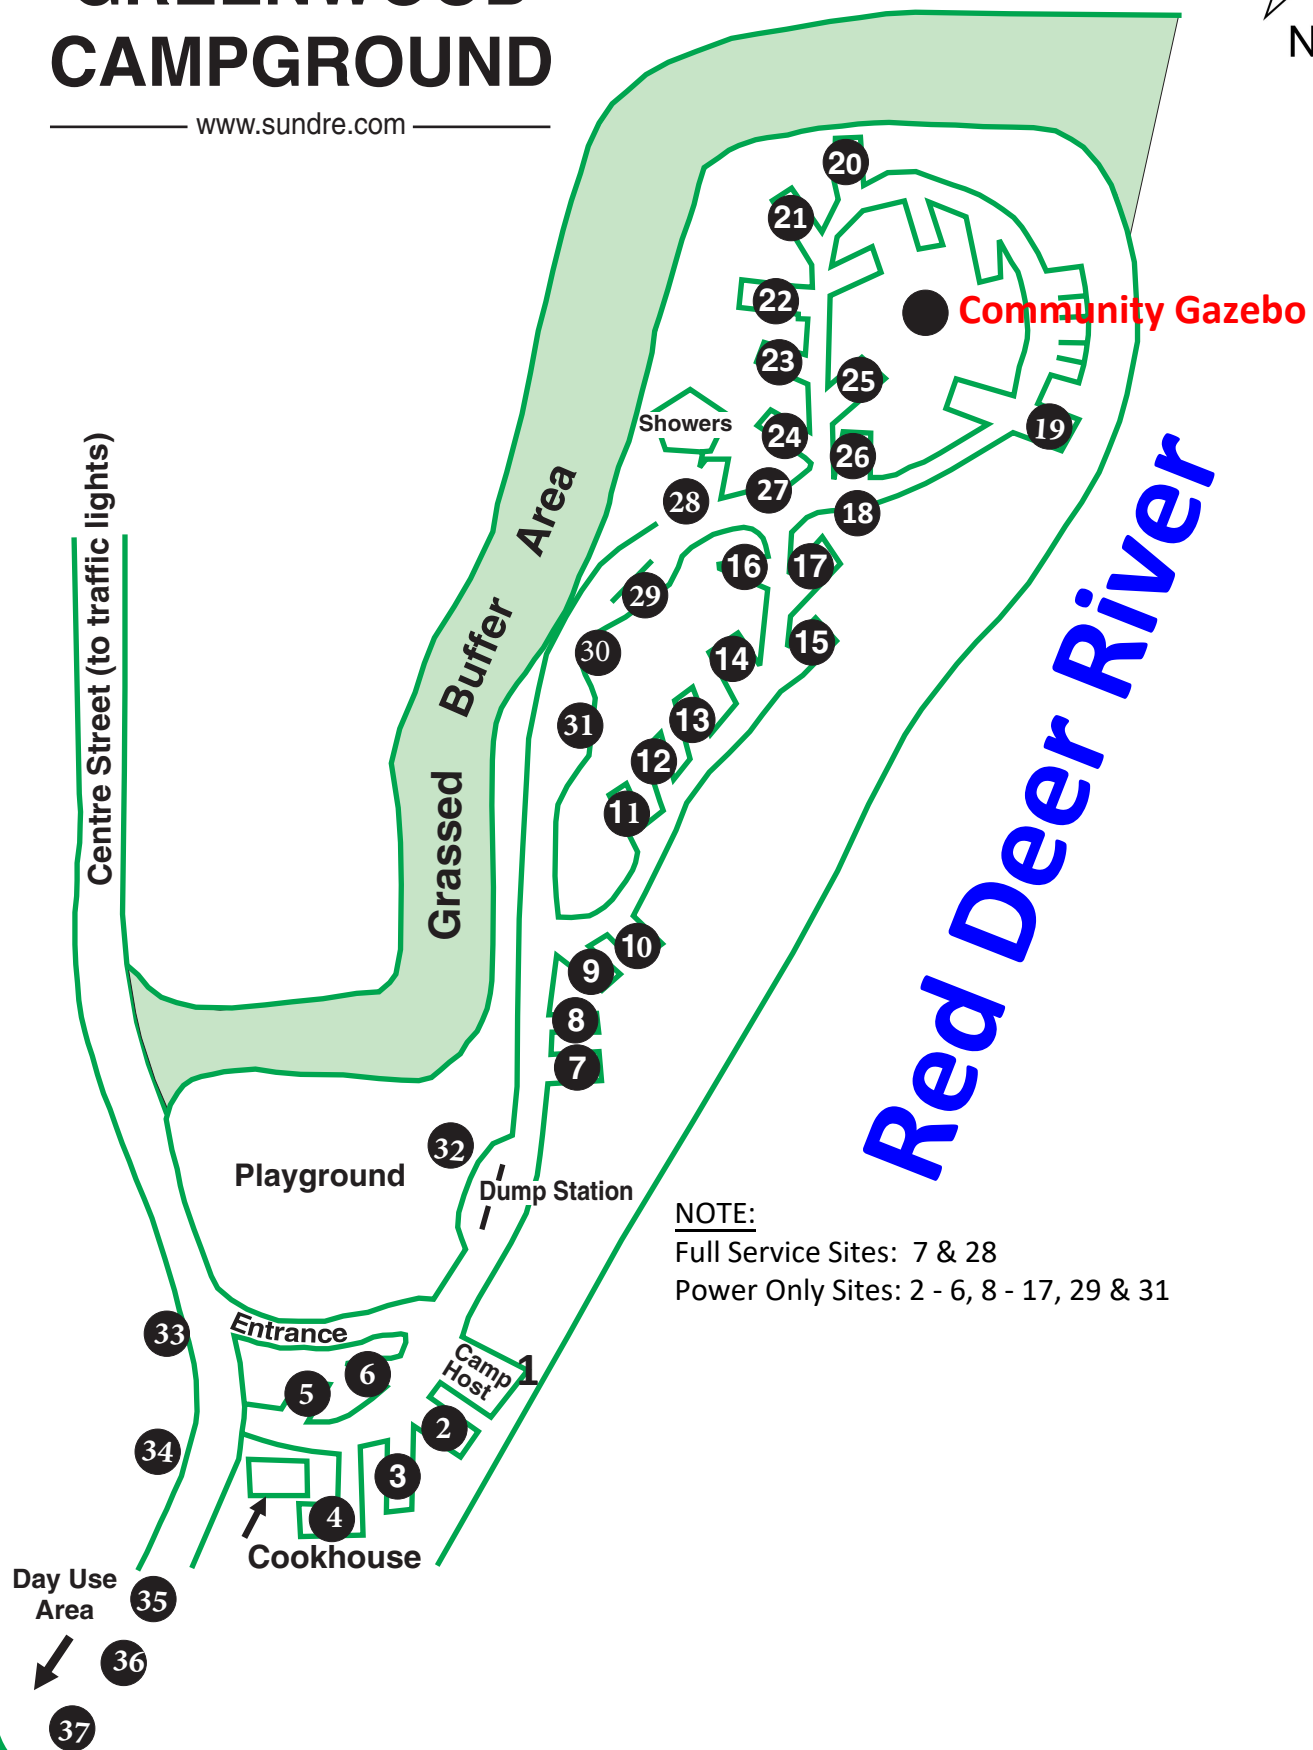

GREENWOOD CAMPGROUND

www.sundre.com

NOTE:

Full Service Sites: 7 & 28

Power Only Sites: 2 - 6, 8 - 17, 29 & 31