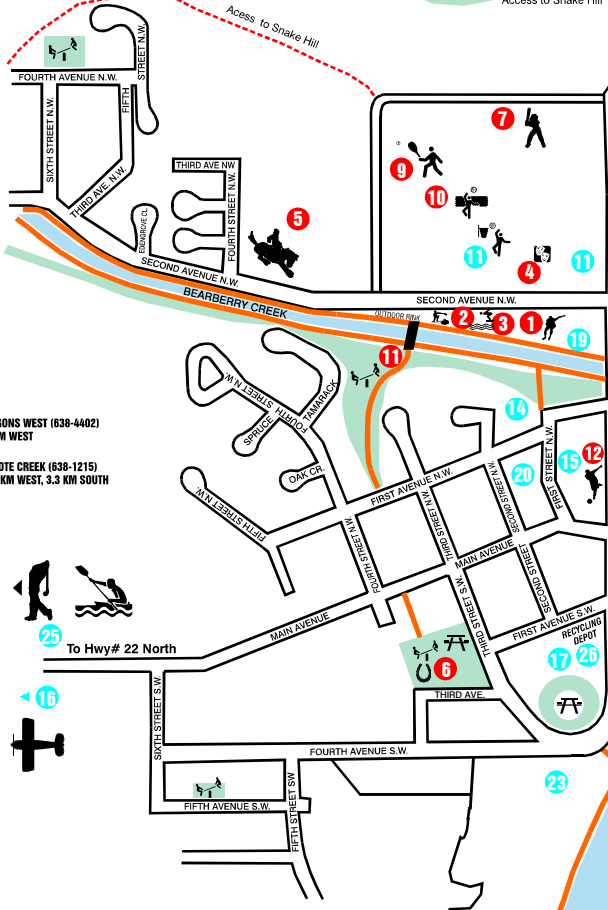

Snake Hill Recreation Area

See Back

RECREATION

- 1 Arena
- 2 Curling Rink
- 3 Aquaplex/Indoor Pool/Fitness Center
- 4 Arts Centre
- 5 Rodeo Grounds
- 6 Horseshoe Pits
- 7 Ball Diamonds
- 8 Ball Diamonds
- 9 Tennis Courts
- 10 Beach Volleyball Courts
- 11 Pioneer Pedestrian Bridge
- 12 Bowling Alley

TALL TIMBER (638-3555)

WAGONS WEST (638-4402)
2 KM WEST

COYOTE CREEK (638-1215)
3.3 KM WEST, 3.3 KM SOUTH

To Hwy# 22 North

To #22 South
OLDS 37 KM

RUSTLERS ROOST
RV RESORT (638-5030)
1 KM EAST

WESTWARD HO
FAMILY CAMPGROUND (556-2568)
11 KM EAST

ROSEWOOD RESORT (639-5030)
5 KM SOUTH

*Enjoy all our
Community has to offer!*

Town of Sundre

SNAKE HILL RECREATION AREA

Ski TRAILS

Although the Town of Sundre has implemented the early trails to be the easiest on the hill, beginner skiers may encounter difficult sections.

- EASY (GREEN)
 - INTERMEDIATE (BLUE)
 - DIFFICULT (BLACK)
 - BICYCLE/WALKING TRAILS
 - REST STOP
 - ▲ LOOK-OUT POINT
 - - - ACCESS
 - NATURAL LUGE RUN
 - KIDDIE TOBOGGAN RUN
 - TOBOGGAN HILL
 - ◡ SNOW BOARD HALF PIPE
- USERS OF SNAKE HILL RECREATION AREA
ASSUME ALL RISK ASSOCIATED WITH THIS AREA.
PLEASE USE EXTREME CAUTION AT ALL TIMES.