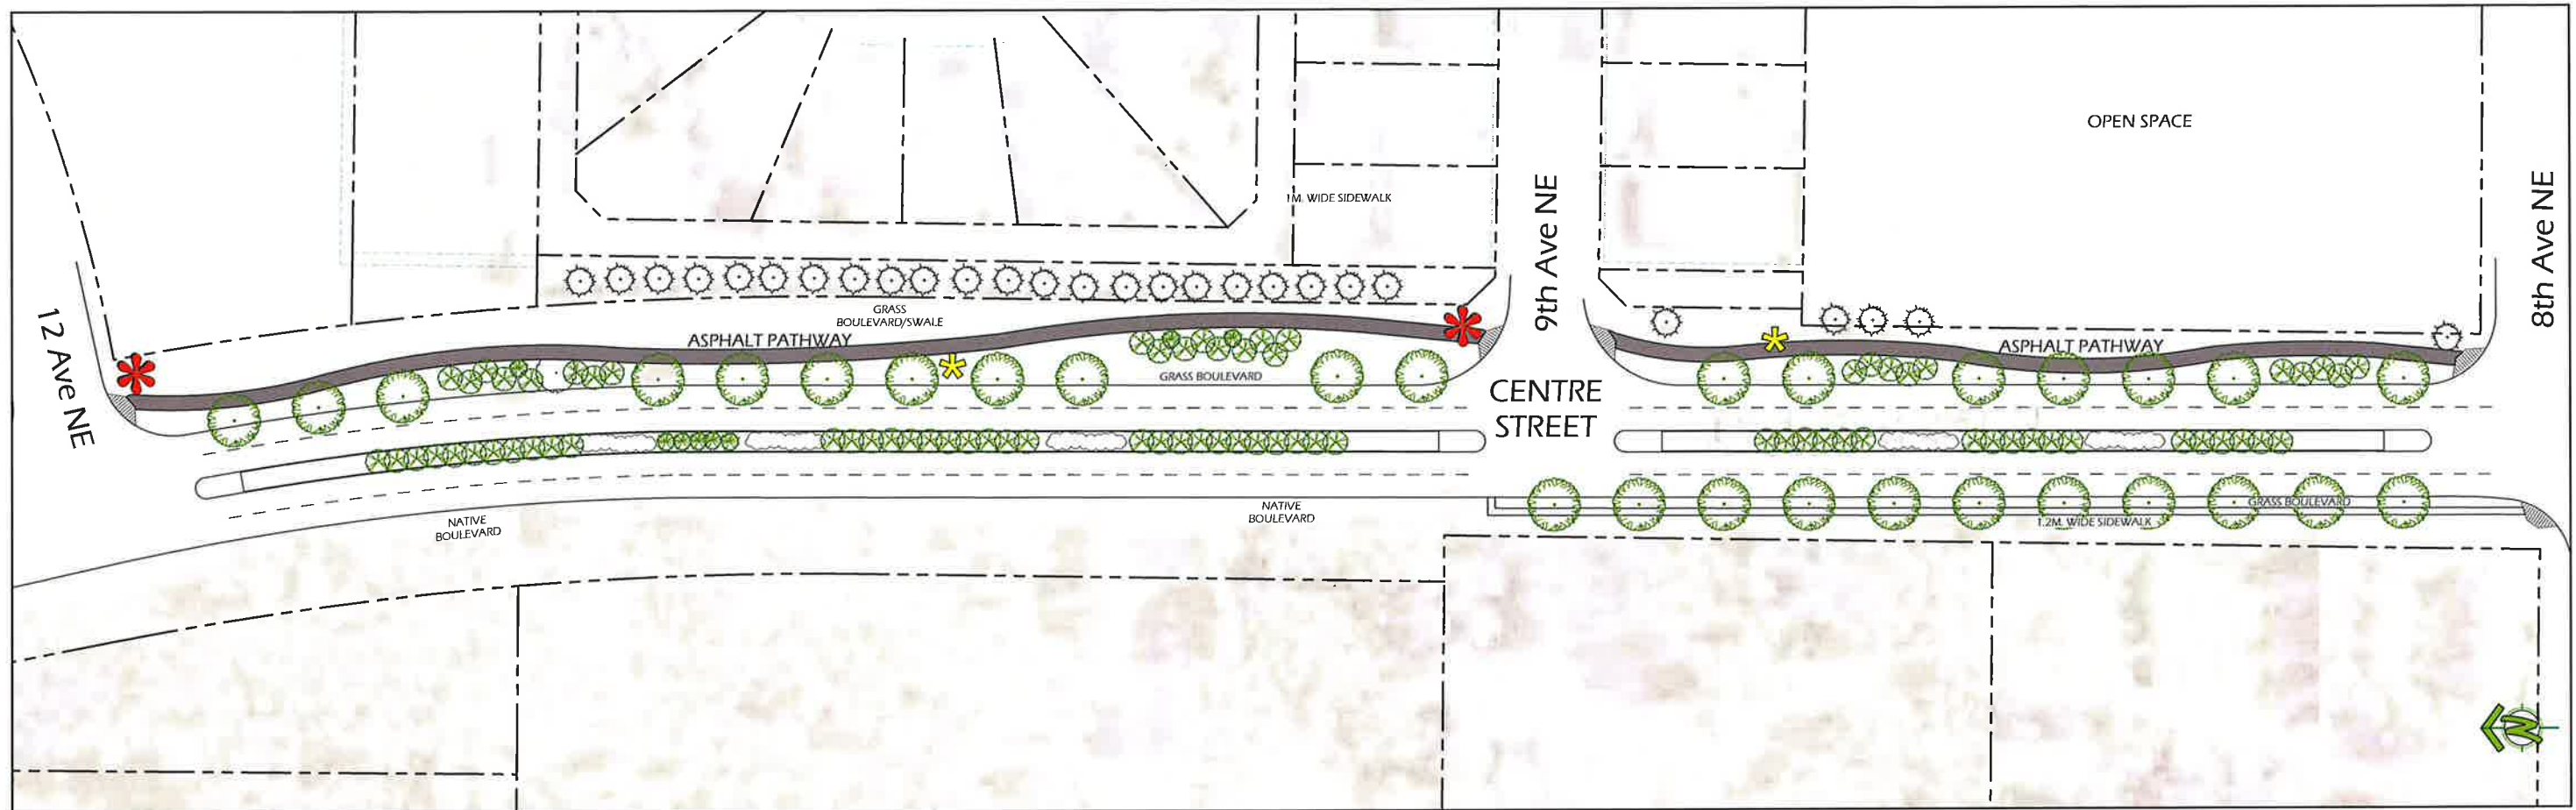

6A TO 8 AVENUE AERIAL VIEW

6 TO 6A AVENUE AERIAL VIEW

**LEGEND**

SEATING NODE - BENCH WITH TRASH CONTAINER  
\*LOCATE ON INSIDE OF SIDEWALK

BENCH

SHADE TREES

ORNAMENTAL TREES  
 COLUMNAR TREES  
 EVERGREEN TREES

SHRUBS

EXISTING EVERGREEN TREES  
 EXISTING DECIDUOUS TREES

9 TO 12 AVENUE AERIAL VIEW

8 TO 9 AVENUE AERIAL VIEW

**LEGEND**

-  SEATING NODE - BENCH WITH TRASH CONTAINER  
\*LOCATE ON INSIDE OF SIDEWALK
  -  BENCH
  -  SHADE TREES
  -  ORNAMENTAL TREES
  -  COLUMNAR TREES
  -  EVERGREEN TREES
  -  EXISTING EVERGREEN TREES
  -  EXISTING DECIDUOUS TREES
- 