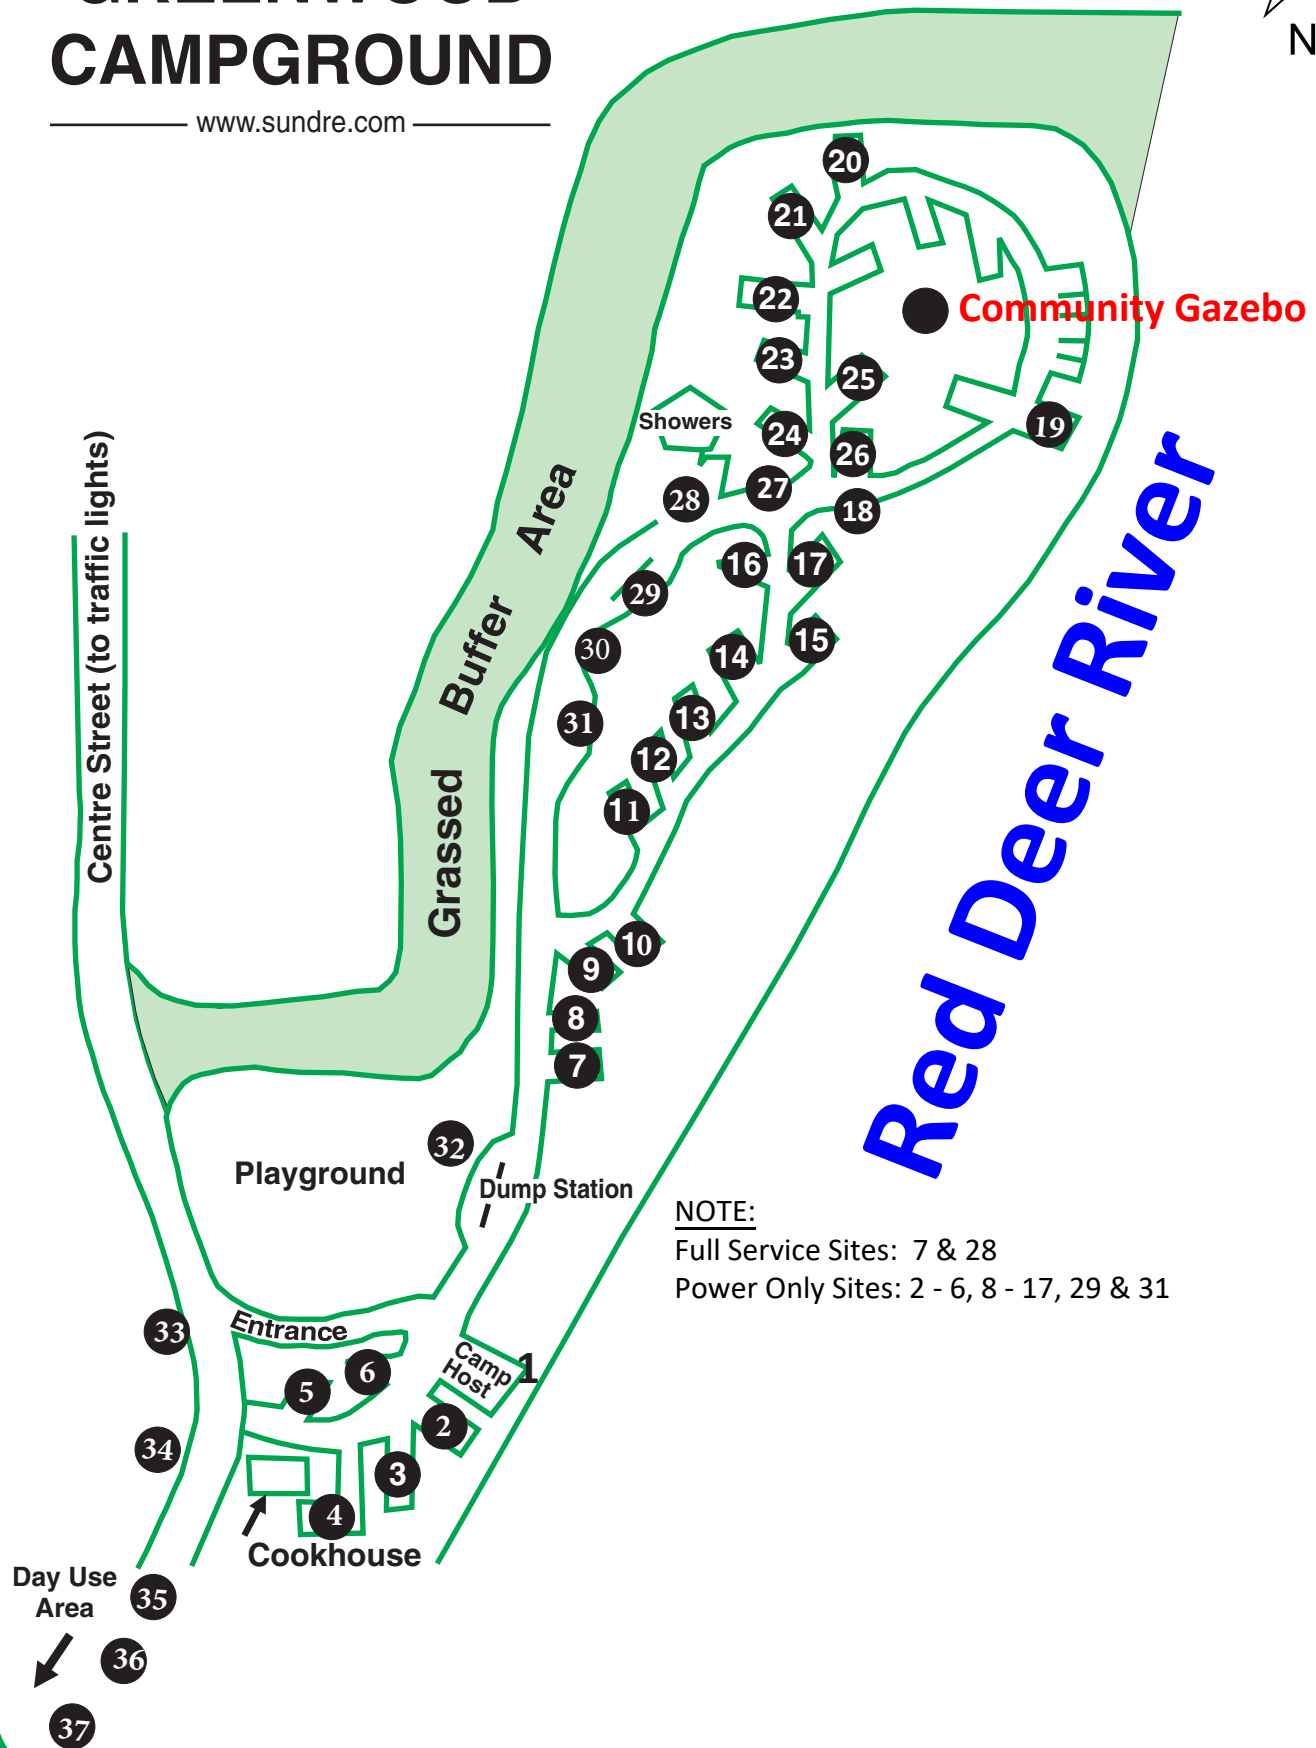

# GREENWOOD CAMPGROUND

www.sundre.com

**NOTE:**

Full Service Sites: 7 & 28

Power Only Sites: 2 - 6, 8 - 17, 29 & 31